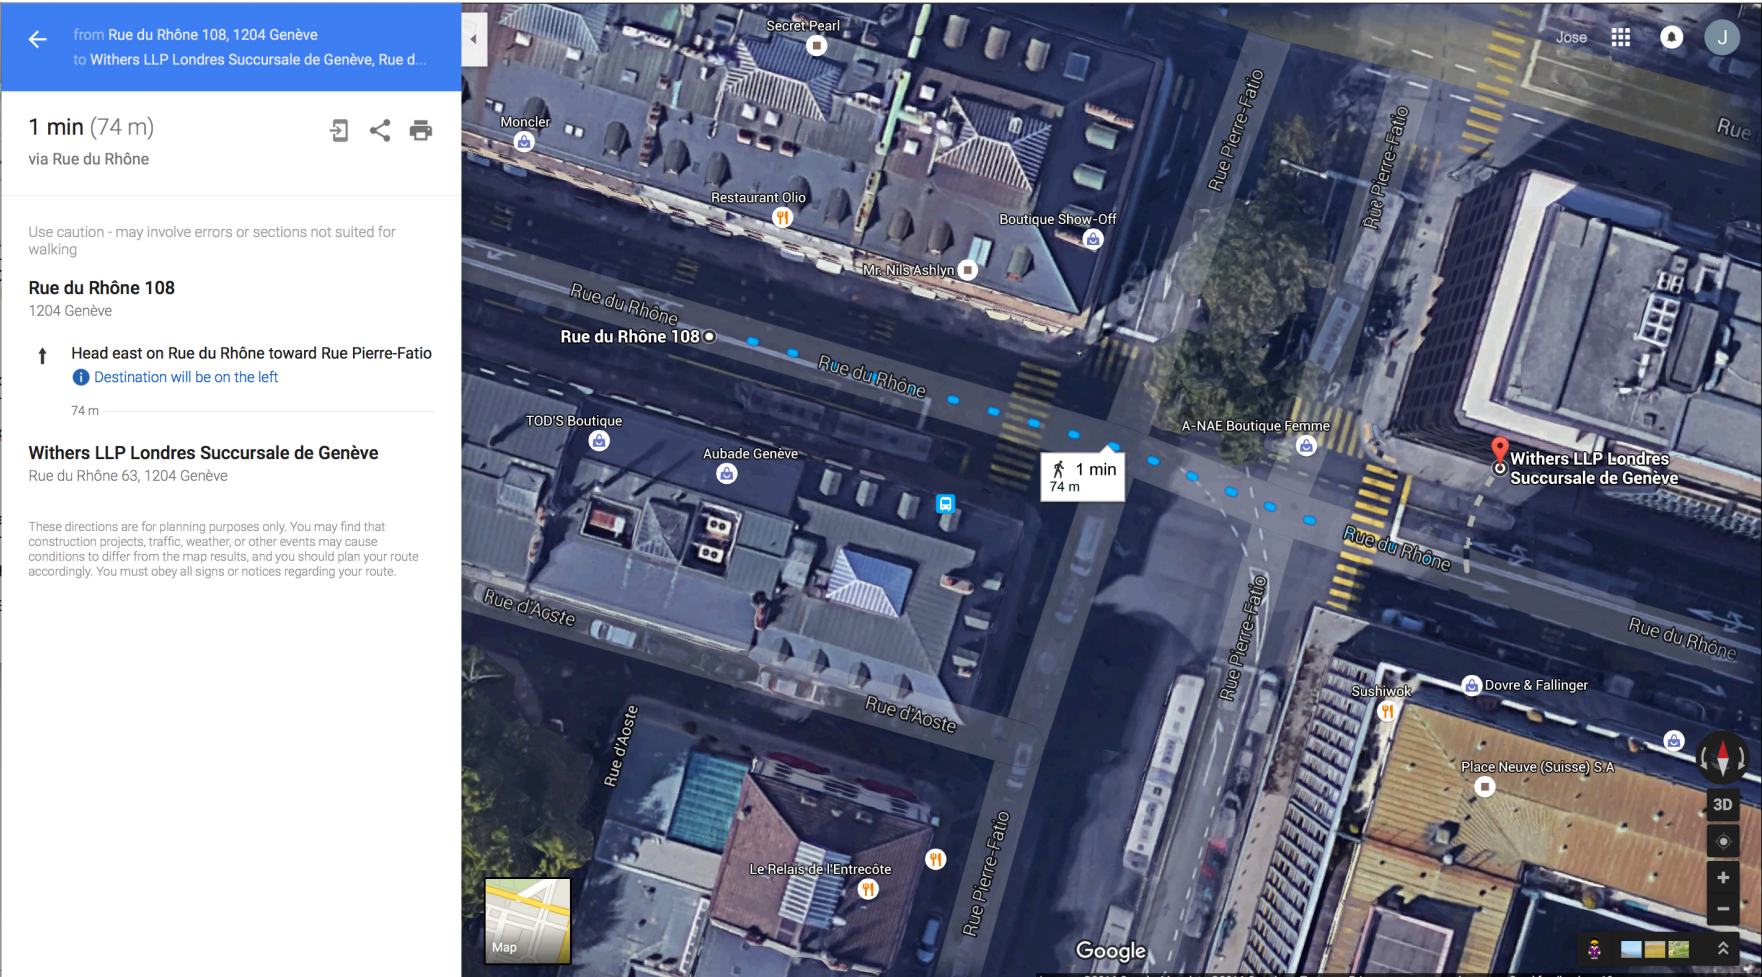

Motivation