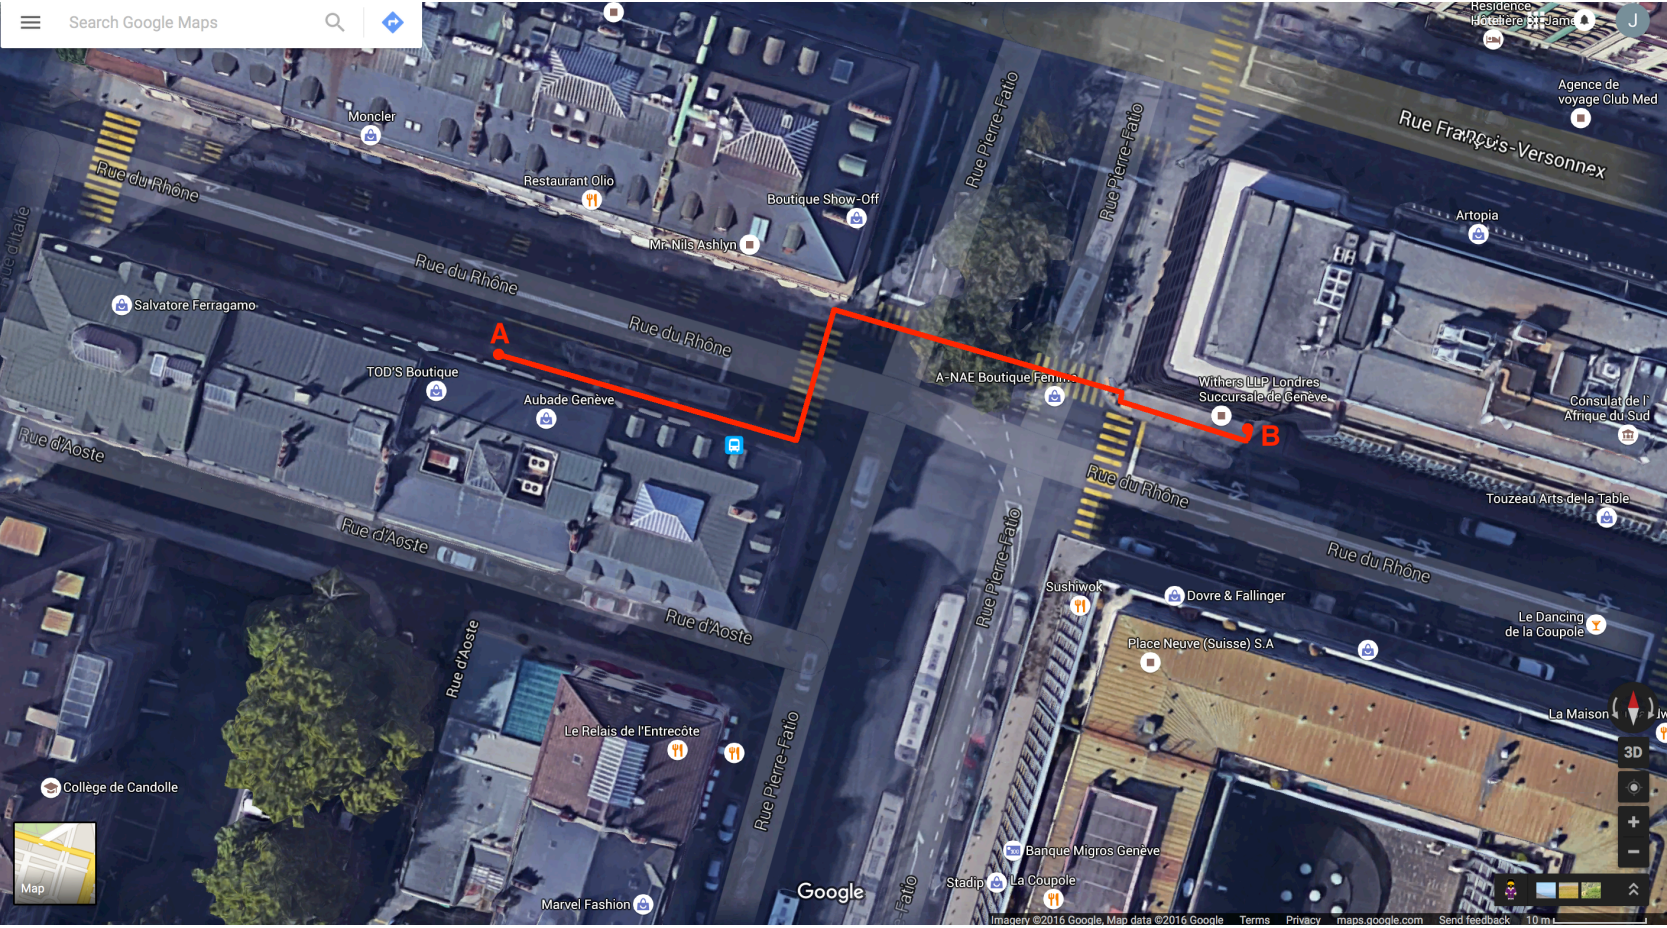

Motivation